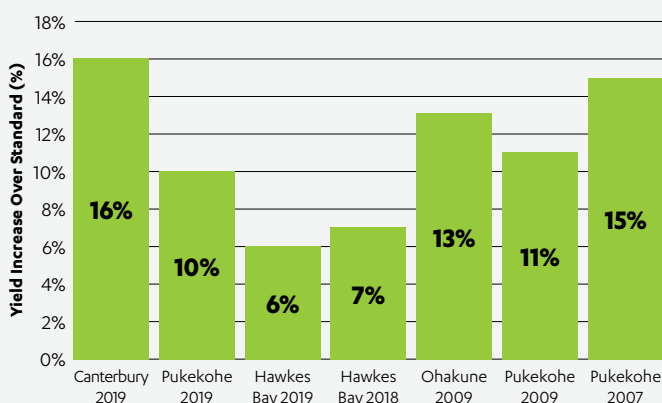

The trials were conducted over multiple seasons in the major potato growing regions of New Zealand, including Canterbury, Pukekohe, Hawkes Bay or Ohakune. The varieties used in the trials included Agria, Innovator and Russet Burbank.

This demonstrates that **Mycorrcin** is an effective and robust soil biostimulant in multiple geographical locations, soils and for a range of different potato varieties.

#### 2. Reduces Amount of Rejects

**a) Auckland Trial:** The increase in marketable potato yield was due in part to a decrease in reject weight from 11.3% of total yield to 7.9 of total yield.

**b) Pukekohe Trial:** There were fewer rejected potatoes from the **Mycorrcin** and **Foliacin**-treated crop at 9.1 T/ha, which was 12% of total harvest compared to the untreated crop (9.1 T/ha; 14% of total harvest).

#### 3. Improved Crop Returns

Across the eight trials the application of **Mycorrcin** increased gross profits per hectare by \$2,075/ha (assuming a \$300/T price for marketable potatoes).

**Figure 1. Effect of Mycorrcin on Increasing Potato Yield**